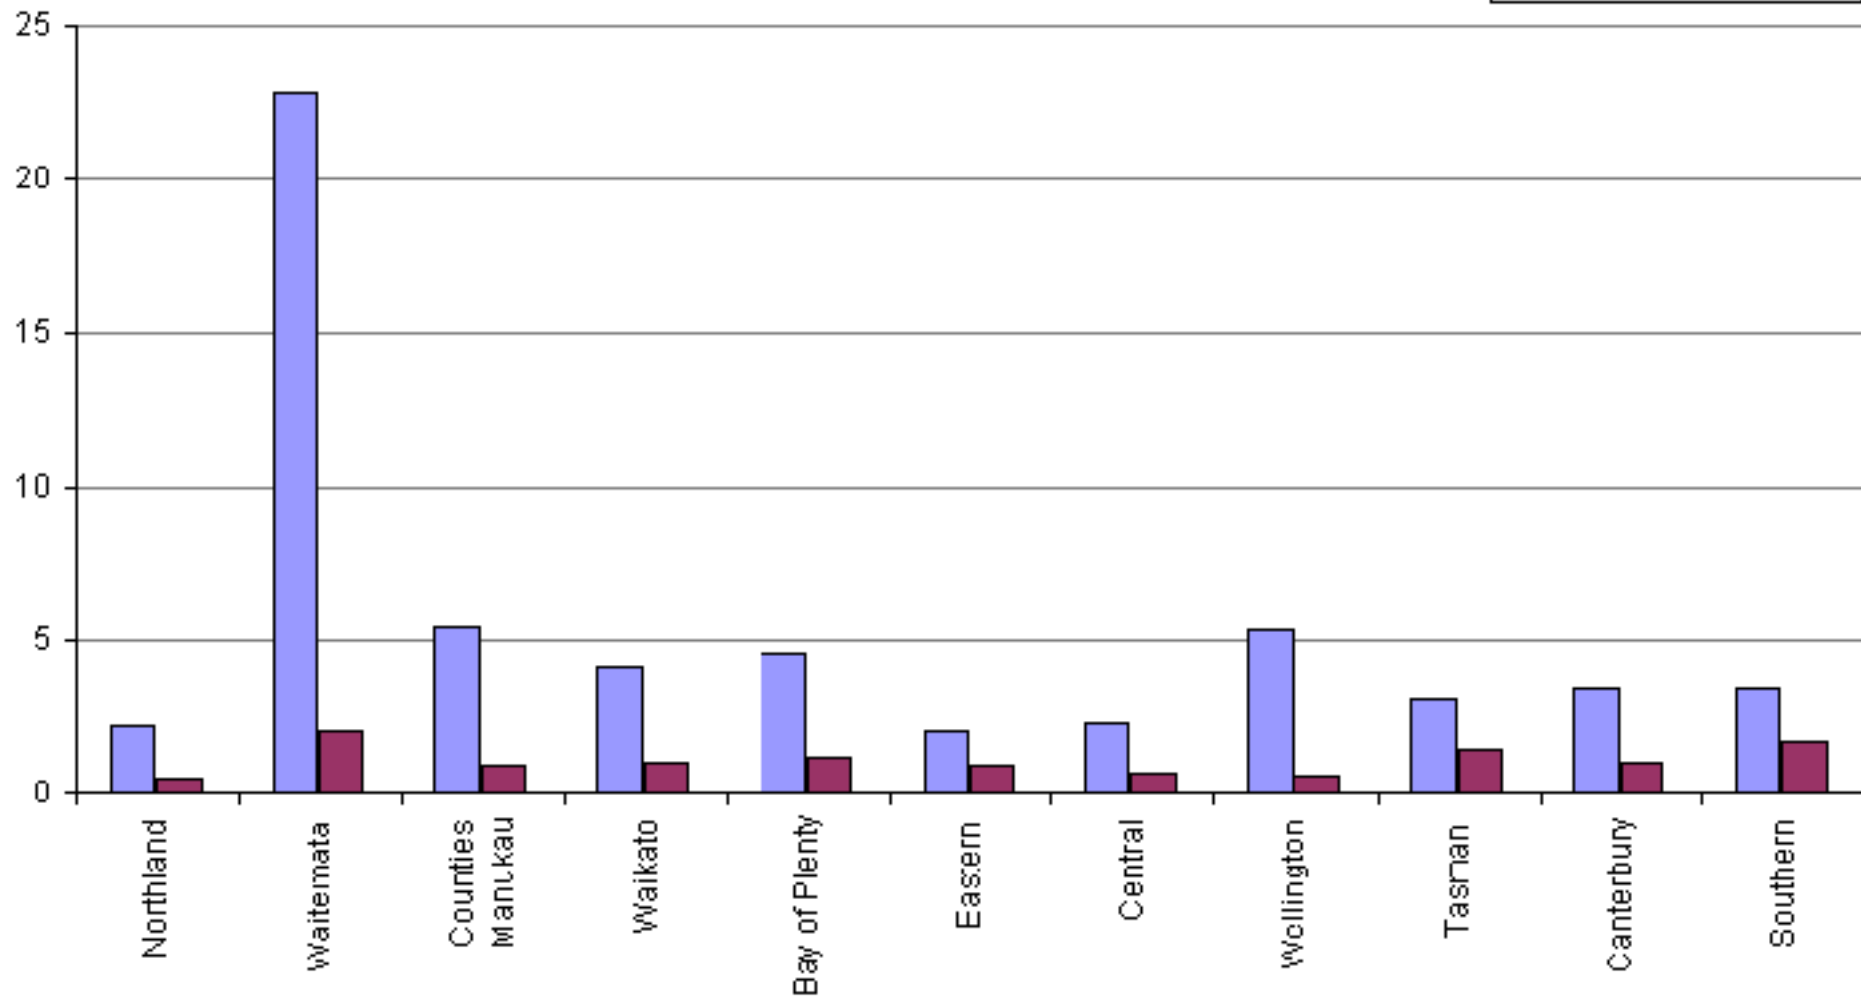

Rural Speed Cameras 1 Jul 2007 - 30 Sep 2007

01 Oct 2007 - 31 Dec 2007