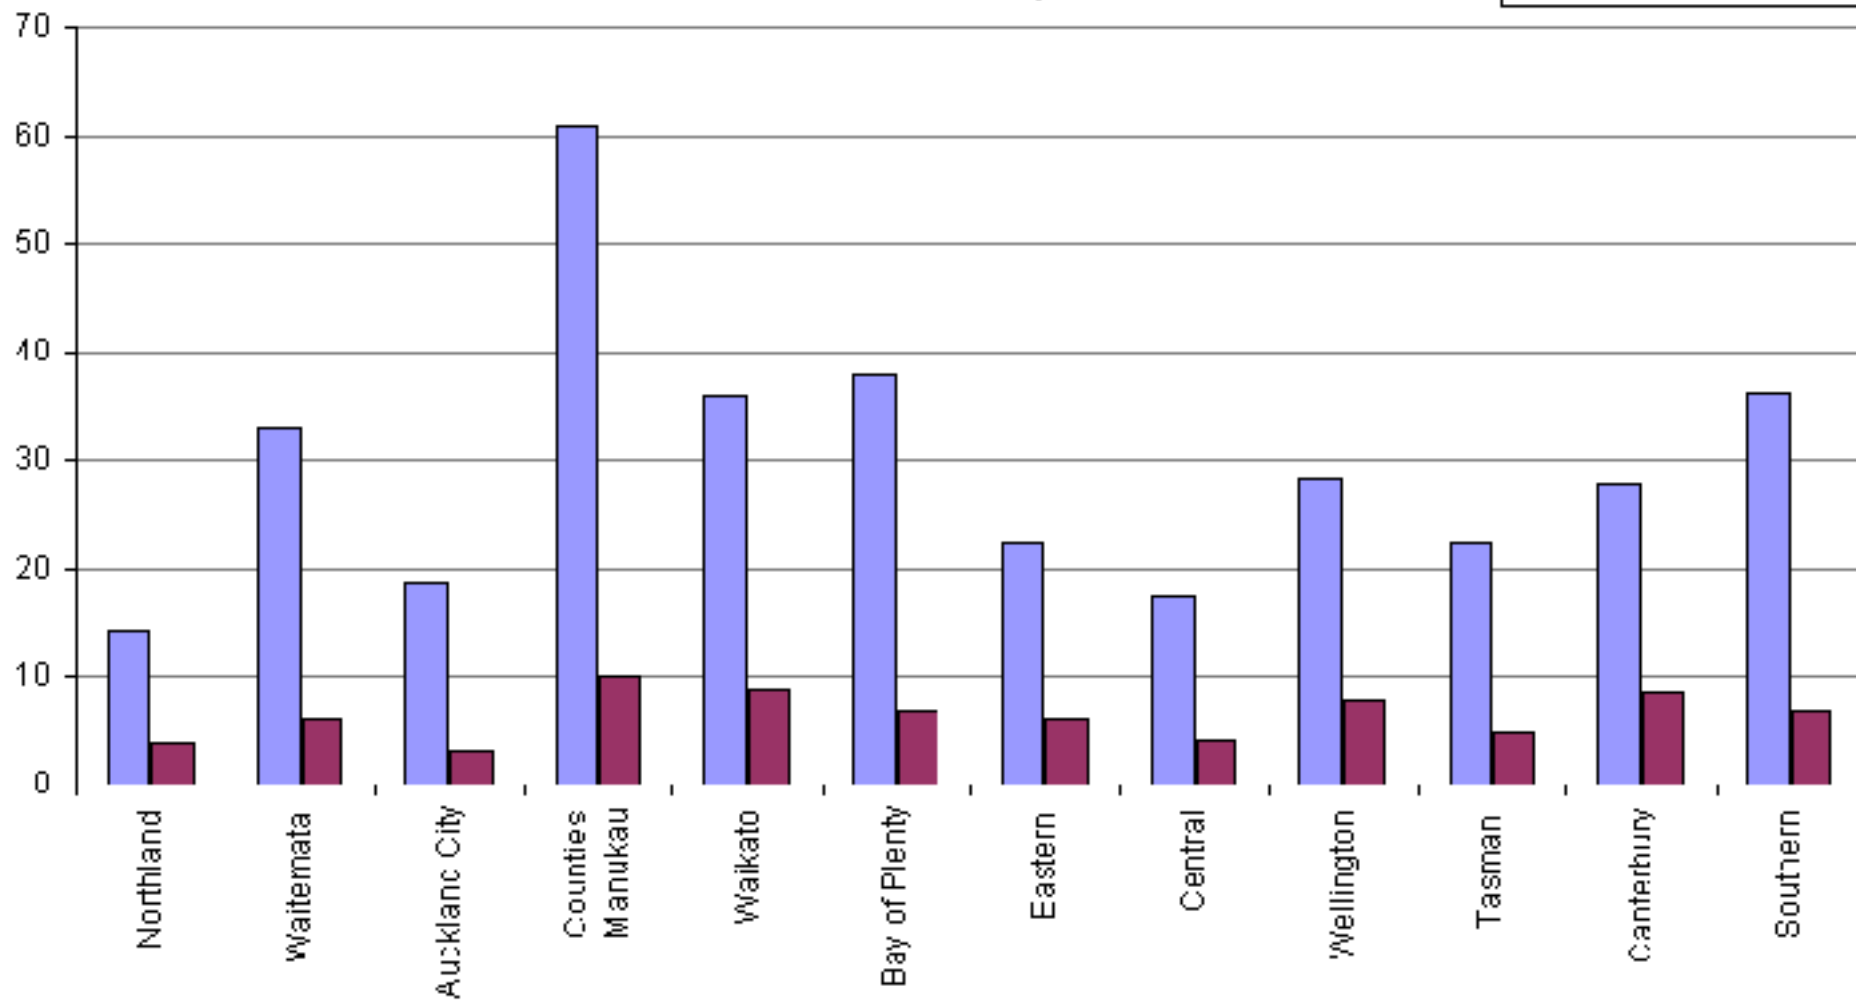

### School Zone Speed Cameras 1 Jul 2007 - 30 Sep 2007

01 Oct 2007 - 31 Dec 2007